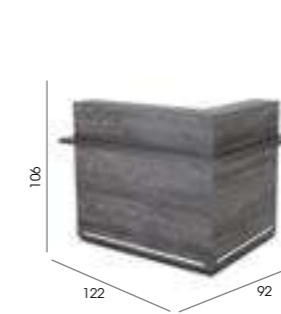

Windsor*

Code: 05771

Colours: All REM laminates (white internals)

Features: Feature LED lighting. Cupboard to rear, handbag shelf and cable ports - see page 126 for details.

Options:
05770 - Windsor 92cm x 92cm
05771 - Windsor 122cm x 92cm
05870 - Lockable cash drawer
05874 - Keyboard slide
05608 - Lock to door
05868/69 - Till/monitor cut out
Available as left or right directional curves