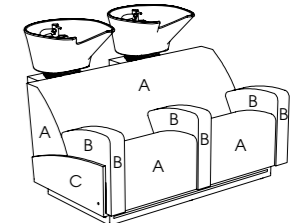

Plumbing: Monobloc mixing valve kit and pre-plumbing; flexi waste, waste and fixing kit

Options: 04793 Cupid
Shampoo Shelf
3955 - Logo embroidery
04938 - Basin neck rest
2 tone upholstery

See page 33 for more information