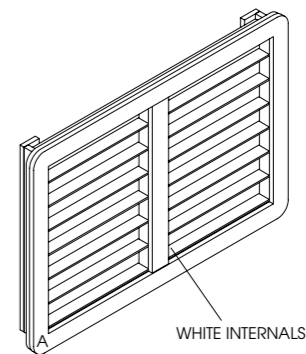

Features: Toughened glass shelves and LED lighting to tops and base

See page 55 for more information

Olympia Large

Code: 05444

Colours: All REM laminates

Features: Toughened glass shelves and LED lighting to tops and base