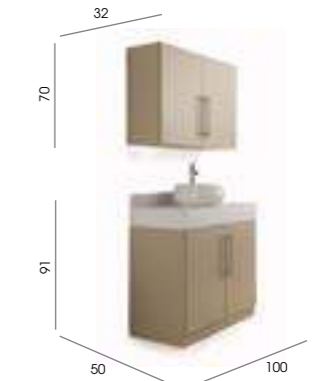

Aquarius

Code: 06529

Colour: All REM laminates

Details: Assorted storage modules with cupboards and drawers

Features: Stainless steel basin with lever mixer tap and glass splashback

Options: 05608 - Lock to door

See page 80 for more information