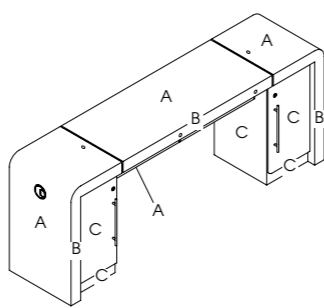

See page 65 for more information

Concorde 2 With Storage

Code: 01052D

Colours: All REM laminates

Detail: 2 locking cupboard with trays

Features: Mag Lamp Holster and cable management system as standard.

Options:
Advanced Filter System
05852 - Twin USB Chrome Double Socket