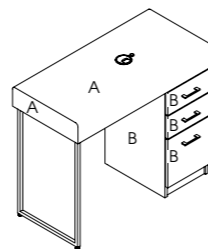

See page 65 for more information

Florence 1 Position

Code: 01045

Colours: All REM laminates

Detail: 1 Position

Features: 2 storage drawers, lower cupboards with internal shelf

Options:
01046 - 2 Position
05852 - Twin USB Chrome Double Socket
05858 - Twin USB Chrome Double Socket - Pre-wired (1 position only)