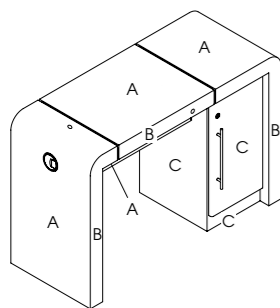

Concorde 1 With Storage

Code: 01052B

Colours: All REM laminates

Detail: 1 locking cupboard with trays

Features: Mag Lamp Holster and cable management system as standard.

Options:
Advanced Filter System
05852 - Twin USB Chrome Double Socket
05858 - Twin USB Chrome Double Socket - Pre wired