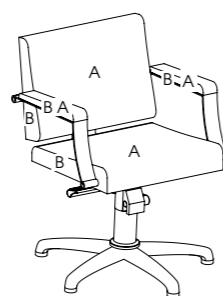

See page 23 for more information