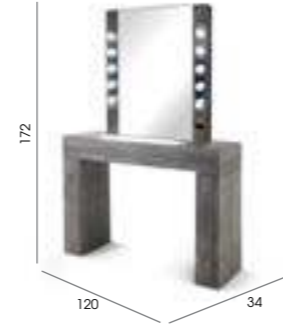

Solaire

Code: 05690 Wall, 05691 Island

Colours: All REM laminates

Shelf: Laminated

Options:
05668 - Integral XL holster
05823 - XL chrome holster
05664 - Integral footrest
Choice of sockets

See page 47 for more information