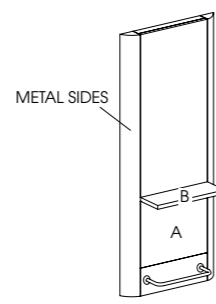

See page 41 for more information