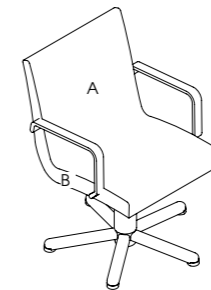

Ariel

Code: 04221

Upholstery: All REM fabrics

Arms: Polished alloy

Base: Hydraulic

Standard: 5-Star

Options:
04378 - Quadra base
3958 - Black base and pump
Clear plastic chair back cover
3955 - Logo embroidery
2 tone upholstery