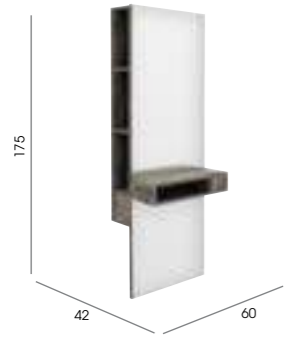

Colours: All REM laminates

Holster: XL chrome holster as standard

Shelf: Laminates

Footrest: 05840 - Taurus available separately

Options: Frosted lower panel

See page 45 for more information

*Refer to page 124 for Hollywood, Lunar and Oasis positions