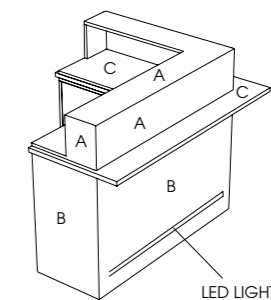

Options:
05770 - Windsor 92cm x 92cm
05771 - Windsor 122cm x 92cm
05870 - Lockable cash drawer
05874 - Keyboard slide
05608 - Lock to door
05868/69 - Till/monitor cut out
Available as left or right directional curves