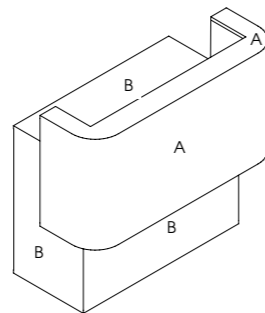

See page 49 for more information