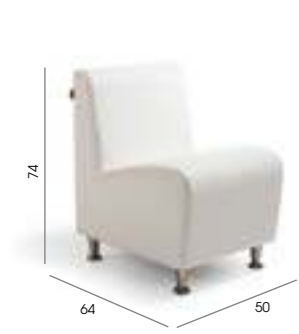

Elegance Straight

Code: 04340

Colours: All REM fabrics

Features: Chrome steel feet

Options:
2 tone fabric finish
04341 - Elegance Curve 45°