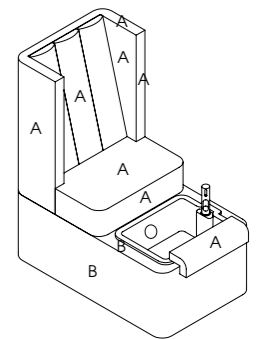

Dream Pedispa

Code: 01590

Colour: All REM fabrics and laminates with ceramic basin

Movement: Manually adjustable footrest

Features: Adjustable footrest, retractable tap, whirlpool motor jet and laminated basin cover

Plumbing: Required

Options:
01589 - Plaza pedistool
01711 - Mia Pedistool

See page 71 for more information