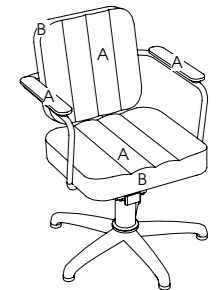

See page 17 for more information