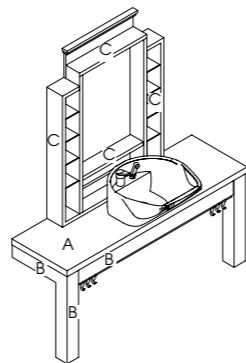

See pages 87 for more information

The Duke

Code: 05250

Colour: All REM laminates

Finish: Stainless steel top with basin and mixer valve.
Textured surface

Details: Large styling mirror

Options:
05254 - Holster Plate
05251 - Duke Link