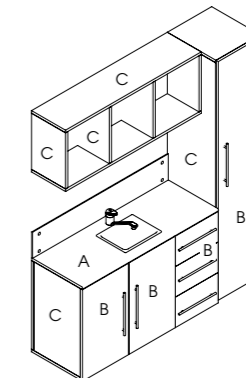

Aquarius

Code: 06529

Colour: All REM laminates

Details: Assorted storage modules with cupboards and drawers

Features: Stainless steel basin with lever mixer tap and glass splashback

Options: 05608 - Lock to door

See page 80 for more information