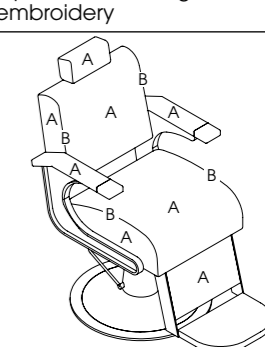

Voyager GT

Code: 04312

Colour: All REM fabrics with White piping

Finish: Upholstered arms

Details: Hydraulic, reclining, adjustable headrest

Features: Chrome circular base as standard. Diamond stitched seat and back with self-coloured stitching

Footrest: included

Options: 3955 - Logo embroidery