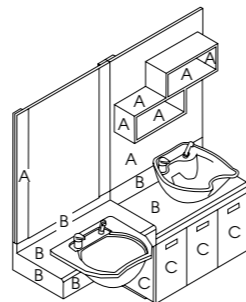

See pages 37 for more information