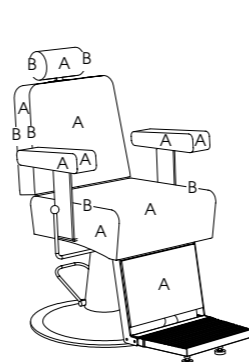

See page 83 for more information