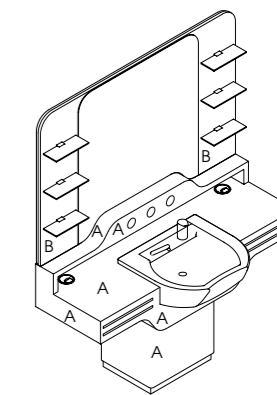

See page 89 for more information