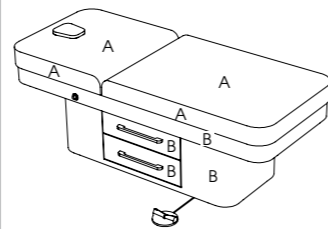

Legacy

Code: 01255

Colour: All REM fabrics and laminates

Couch: 2 piece electrical couch

Movement: Electric with gas-lift adjustable backrest

Foot Control: Included

Features: Face hole with infill. 2 lower storage drawers

Options:
3955 - Logo embroidery
01816 - Couch Knee Roll

See page 70 for more information