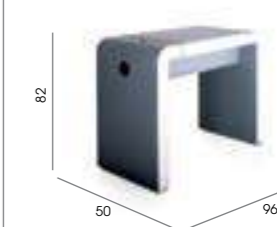

Options:
05852 - Twin USB Chrome Double Socket
05858 - Twin USB Chrome Double Socket - Pre wired (single position only)

See page 64 for more information

Concorde 1

Code: 01052A

Colours: All REM laminates

Detail: 1 Position