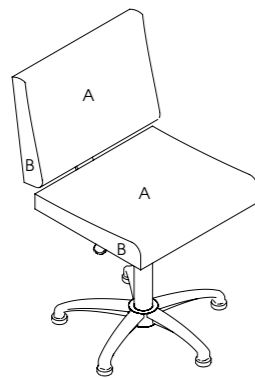

Salsa

Code: 01719

Colour: All REM fabrics

Features: Gas-lift

Base: 5-Star base with glides

Standard:
5-Star base with glides,
Polished alloy

Options:
5-Star base with castors
2 tone upholstery
3955 - Logo embroidery

See page 76 for more information