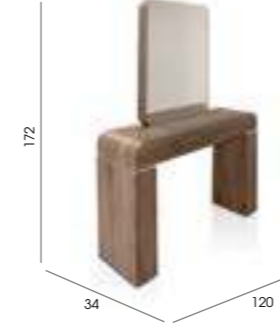

See page 43 for more information

Lunar*

Code: 05694 Wall, 05699 Island

Colours: All REM laminates

Shelf: Laminated

Options:
Standard mirror
Storage mirror
Multiple positions (see page 124)
05668 Integral XL holster
05823 XL chrome holster
05664 integral footrest
Choice of sockets