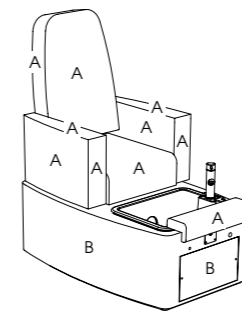

See page 73 for more information