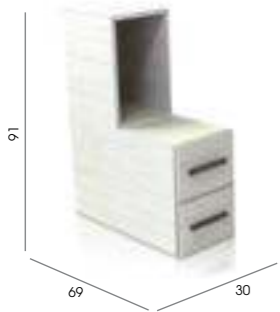

See page 71 for more information

Dream Storage Link

Code: 01591

Colour: All REM laminates

Features: 2 Storage drawers

See page 71 for more information

Plaza Pedistool

Code: 01589