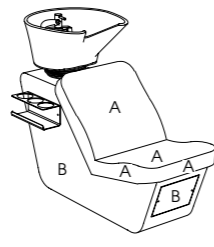

See page 35 for more information