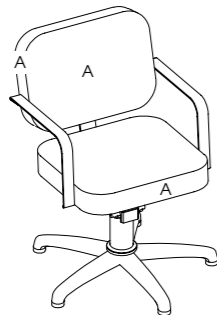

See page 23 for more information