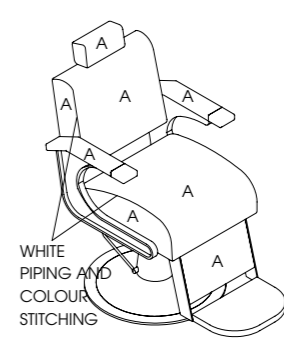

See page 85 for more information