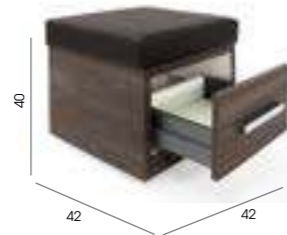

Plaza Pedistool

Code: 01589

Colour: All REM fabrics and laminates

Movement: Castors

Features: Storage drawer