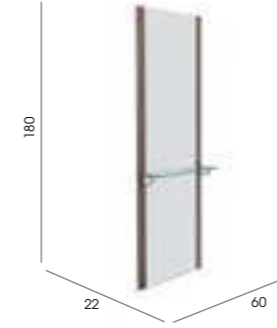

Icon

Code: 05112 Wall, 05193 Island

Colours: All REM laminates

Shelf: Toughened glass shelf

Footrest: 05840 - Taurus available separately

Options: Frosted lower panel