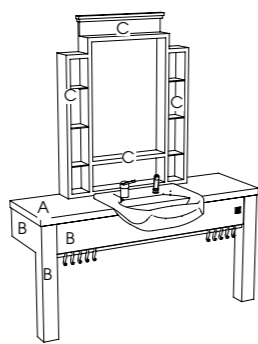

See pages 87 for more information