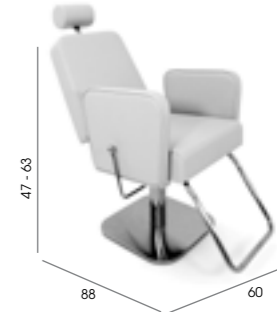

Macy

Code: 04329

Colour: All REM Fabrics

Features: Reclining back and static footrest

Base: Hydraulic with Quadra base

Options:
3955 - Logo embroidery
Clear plastic chair back cover