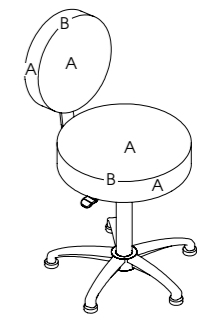

See page 25 for more information