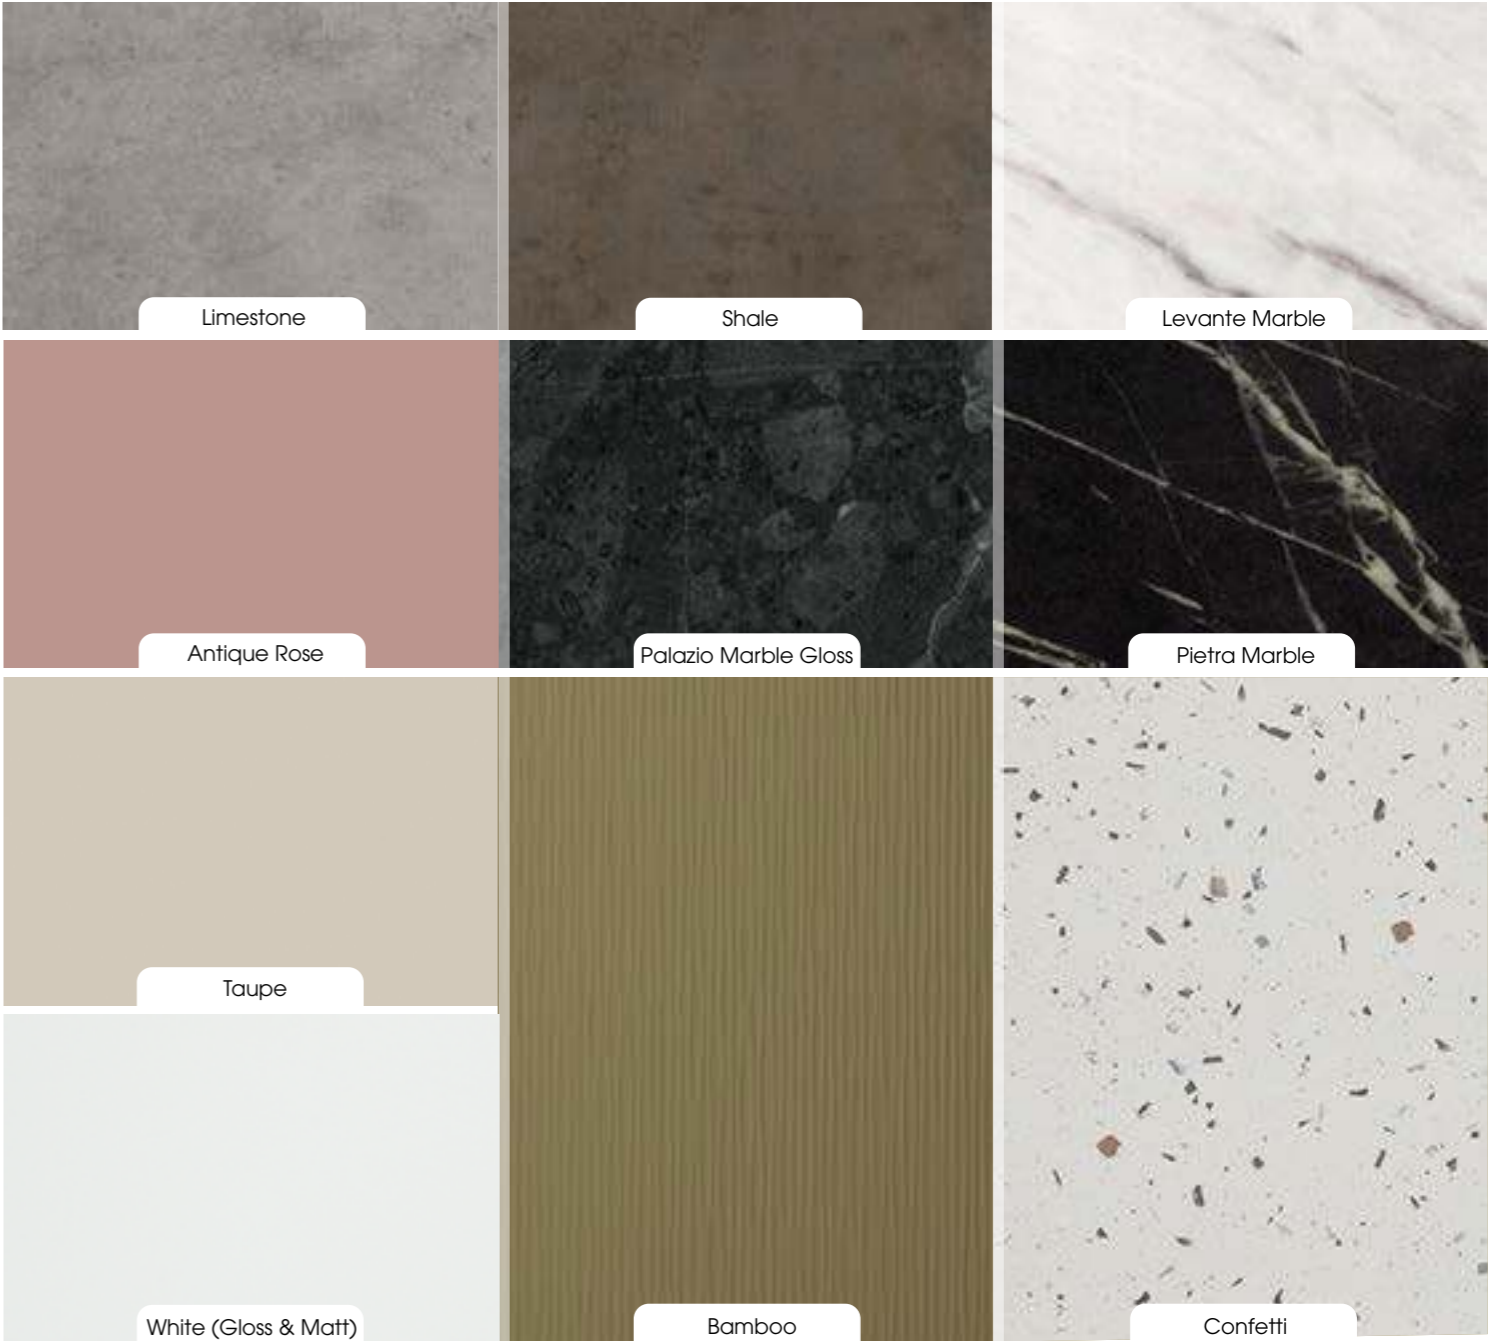

Keystone

05780 - Keystone

REM Laminates

Create your own look with any single, or combination of Fabric and Laminate Colours.

Please note, due to variations in the printing process, the fabric and laminate colours shown here may vary from the actual product. Should you require any laminate or fabric samples, please phone our sales office on 01282 619977 or email to sales@rem.co.uk