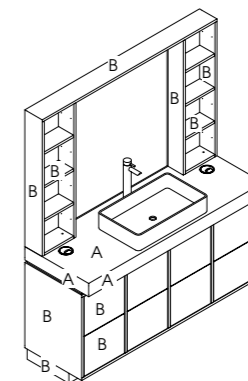

See page 88 for more information