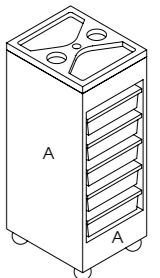

Stadium

Code: 06145

Colours: Available in Black, Bonobo, Vicenza Oak with black top and black trays or white top and white trays.

Storage: Accessory or flat top, 4 slide trays

Base: Easy clean, hair free castors

Options:
06160- Bonobo with black flat trays
06149 - Black with flat top and trays
06148 - Black with accessory top and trays
06166 Vicenza Oak with black trays

See page 57 for more information