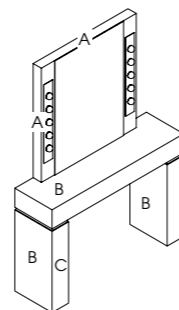

Hollywood*

Code: 05682 Wall, 05683 Island

Colours: All REM laminates

Shelf: Laminated

Lights: 10 LED daylight bulbs

Options:
Multiple positions (see page 124)
05668 - Integral XL holster
05823 - XL chrome holster
05664 - Integral footrest
Choice of sockets