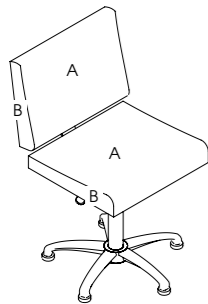

See page 26 for more information