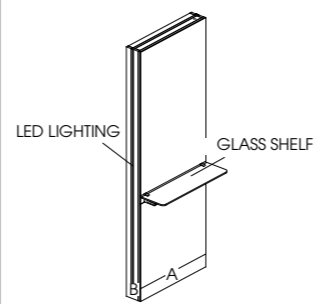

See page 41 for more information