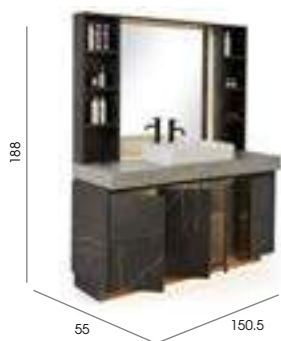

Barber

Oxford

Code: 05205 (retail mirror)
05206 (full mirror)

Colour: All REM laminates

Features: Shallow shaving basin & black tap, LED illuminated mirror, lower storage

Details: Supplied with 2 double sockets (not pre-wired)

Options:
05205 - Retail Mirror
05206 - Full Mirror