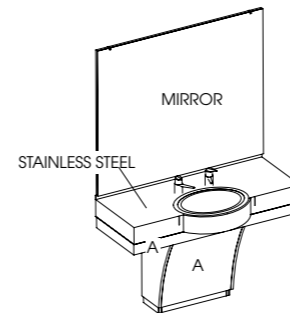

See pages 87 for more information

The Duke

Code: 05250

Colour: All REM laminates

Finish: Stainless steel top with basin and mixer valve.
Textured surface

Details: Large styling mirror

Options:
05254 - Holster Plate
05251 - Duke Link