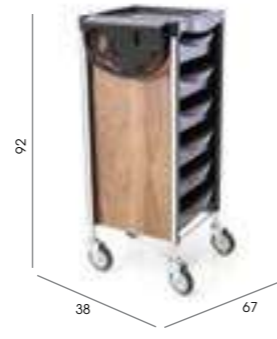

Salon Trolleys

Tokyo Retail

Code: 05054

Colours: All REM laminates

Features: Toughened glass shelves

See page 53 for more information

Apollo

Code: 06030

Colours: Black only

Storage: Accessory top, 6 slide trays

Base: Easy clean hair free castors

Options: 06035 - Apollo Heat

See page 56 for more information

Apollo Lux

Code: 06033

Colours: All REM laminates
Black trays

Storage: Accessory top, 6 slide trays

Base: Easy clean hair free castors

Options: 06034 - Apollo Lux Heat

See page 56 for more information

Blush Colouring

Code: 06107

Colours: Black only

Storage: Foil dispenser, Versatile top tray

Base: Easy clean hair free castors

See page 59 for more information

Prima

Code: 01011

Colours: All REM laminates

Storage: 4 slide trays with lockable door

See page 58 for more information

Savoy

Code: 01013

Colours: All REM Laminates

Features: Easy clean hair free castors

Storage: Storage cupboard with internal shelf, side storage with 5 slide trays

Base: Heavy duty cleanable castors

Options: Optional door lock

See page 59 for more information

Spa

Code: 01614

Colours: Available in Bonobo, Vicenza Oak, Levante Marble and White

Storage: 3 generous shelves for machine storage

Base: Castors

Options:
01618 - Bonobo
01619 - Vicenza Oak
01621 - Levante Marble
01613 - White

See page 58 for more information

Stadium

Code: 06145

Colours: Available in Black, Bonobo, Vicenza Oak with black top and black trays or white top and white trays.

Storage: Accessory or flat top, 4 slide trays

Base: Easy clean, hair free castors

Options:
06160- Bonobo with black flat trays
06149 - Black with flat top and trays
06148 - Black with accessory top and trays
06166 Vicenza Oak with black trays

See page 57 for more information