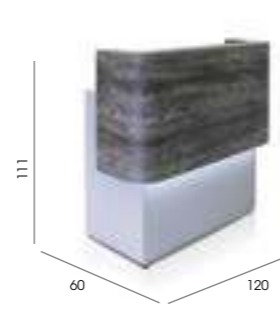

Lunar

Code: 05750

Colours: All REM laminates (white internals)

Features: Open rear storage with cupboard - see page 125 for details. LED lighting and cable ports

Options:
05870 - Lockable cash drawer
05874 - Keyboard slide
05608 - Lock to door
05868/69 - Till/monitor cut out