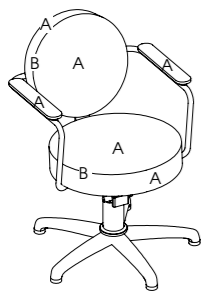

Arms: Tubular steel and Upholstery

Base: Hydraulic

Standard: 5-Star

Options:
04378 - Quadra base
3958 - Black base and pump
Clear plastic chair back cover
3955 - Logo embroidery
2 tone upholstery

See page 18 for more information