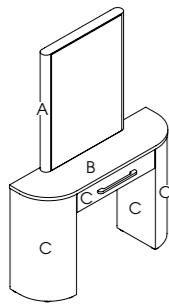

See page 40 for more information

Casino

Code: 05020 Wall, 05021 Island

Colours: All REM laminates

Holster: Optional extra

Shelf: Laminated

Socket: Optional extra

Footrest: 05840 - Taurus available separately