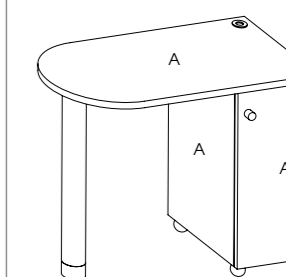

See page 66 for more information