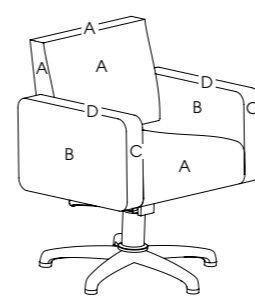

See page 20 for more information