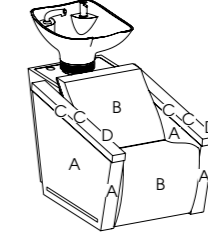

See page 32 for more information