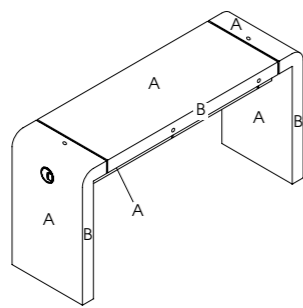

See page 65 for more information

Concorde 2

Code: 01052C

Colours: All REM laminates

Detail: 2 position

Features: Mag Lamp Holster and cable management system as standard.

Options:
Advanced Filter System
05852 - Twin USB Chrome Double Socket