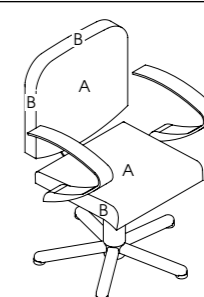

Evolution

Code: 04169

Upholstery: All REM fabrics

Arms: Polished alloy

Base: Hydraulic

Standard: 5-Star

Options:
04378 - Quadra base
3958 - Black base and pump
Clear plastic chair back cover
3955 - Logo embroidery
2 tone upholstery

Backwash: 04167

Wash Unit: 04723 - Evolution

See page 21 for more information