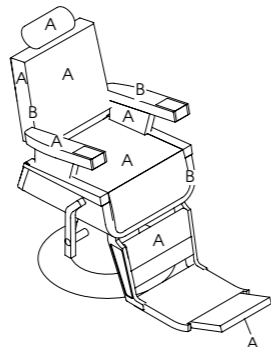

See page 82 for more information