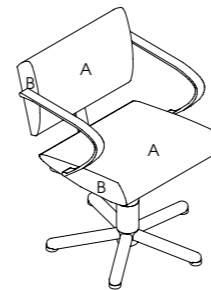

See page 16 for more information