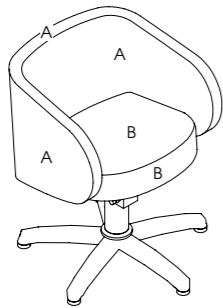

See page 18 for more information