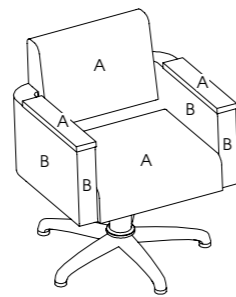

See page 18 for more information

Casino

Code: 04115

Upholstery: All REM fabrics and laminates

Arms: Upholstered tops

Base: Hydraulic

Standard: 5-Star

Options:
04378 - Quadra base
3958 - Black base and pump
Clear plastic chair back cover
3955 - Logo embroidery