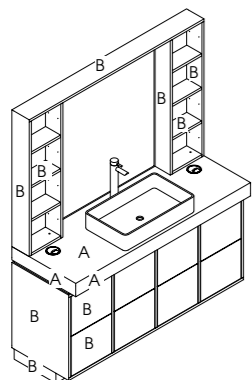

See page 79 for more information