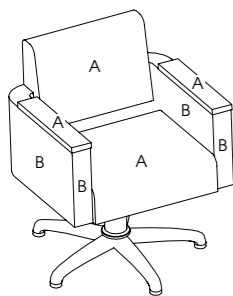

See page 19 for more information