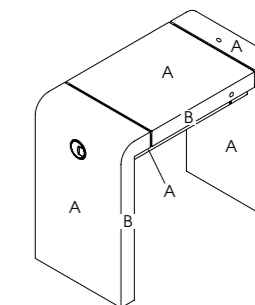

See page 65 for more information