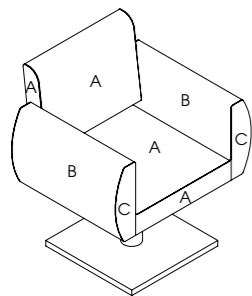

Stools

Magnum

Code: 04282

Upholstery: All REM fabrics

Arms: Upholstered

Base: Hydraulic

Standard: 5-Star

Options:
04378 - Quadra base
3958 - Black base and pump
Clear plastic chair back cover
3955 - Logo embroidery
2 tone upholstery