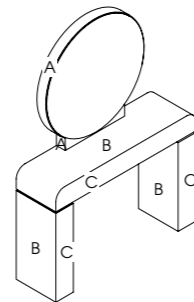

See page 47 for more information