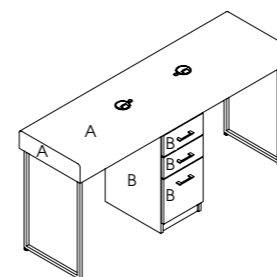

See page 65 for more information

Florence 2 Position

Code: 01046

Colours: All REM laminates

Detail: 2 Position

Features: 2 storage drawers, lower cupboards with internal shelf

Options:
01045 - 1 Position
05852 - Twin USB Chrome Double Socket