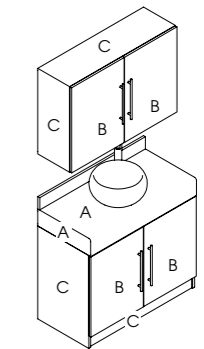

Aspen

Code: 05624

Colour: All REM laminates

Details: 2 door cupboard with adjustable shelf and 2 door upper storage

Features: Ceramic basin and mixer tap. Stainless steel handles

Options: 05624 - Complete Aspen Vanity Unit, 05622 - Aspen Vanity Base, 05623 - Aspen Vanity Upper Storage, 05608 - Lock to door

See page 80 for more information