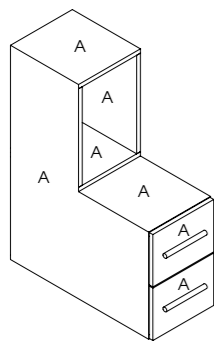

See page 71 for more information