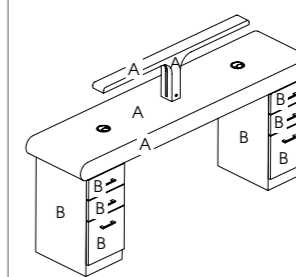

Options:
05852 - Twin USB Chrome Double Socket
05858 - Twin USB Chrome Double Socket - Pre-wired (1 position only)

See page 67 for more information

Stadium

Code: 01084 - Bonobo, 01088 - Vicenza Oak, 01089 - Levante Marble, 01087 - White