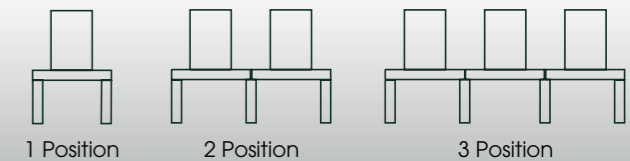

Multiple Positions:

See your local distributor for promotional offers