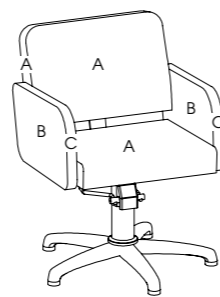

See page 19 for more information