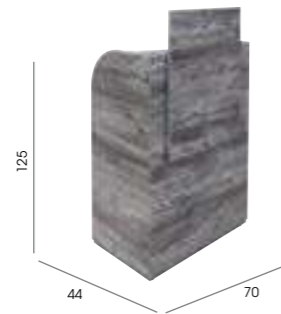

Keystone

Code: 05780

Colours: All REM laminates

Features: Open rear storage and integral cable management ports

Options:
05870 - Lockable cash drawer
05874 - Keyboard slide