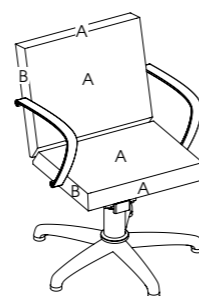

See page 24 for more information