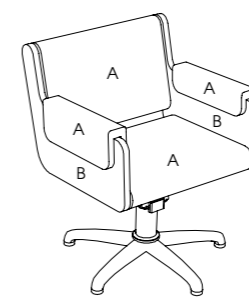

Arms: Upholstered overhanging arm caps

Base: Hydraulic

Standard: 5-Star

Options:
04378 - Quadra base
3958 - Black base and pump
Clear plastic chair back cover
3955 - Logo embroidery

See page 20 for more information