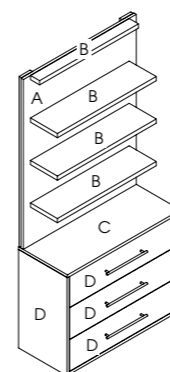

See page 54 for more information