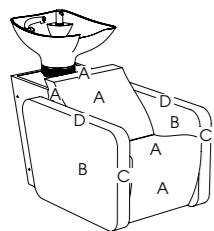

See page 34 for more information