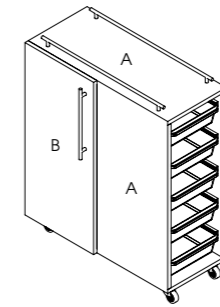

Features: Easy clean hair free castors

Storage: Storage cupboard with internal shelf, side storage with 5 slide trays

Base: Heavy duty cleanable castors

Options: Optional door lock

See page 59 for more information