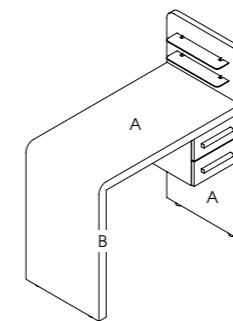

See page 65 for more information

Infiniti²

Code: 01056

Colours: All REM laminates with Alu Brosse trim on upstand only

Features: 2 storage drawers 1 position and 2 perspex display shelves

Options:
05852 - Twin USB Chrome Double Socket