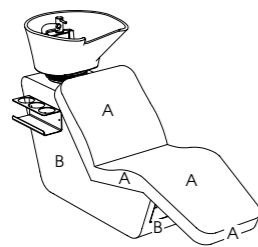

See page 35 for more information