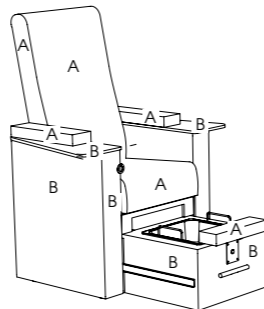

See page 72 for more information