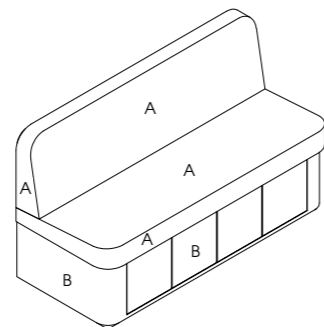

See page 52 for more information