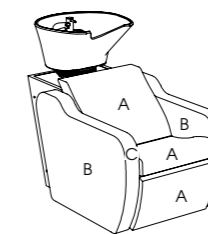

Options: 04796 - Bay Link
3955 - Logo embroidery
04938 - Basin neck rest
2 tone upholstery
Chair back cover

See page 32 for more information

Centenary

Code: 04786

Upholstery: All REM fabrics

Arms: Upholstered