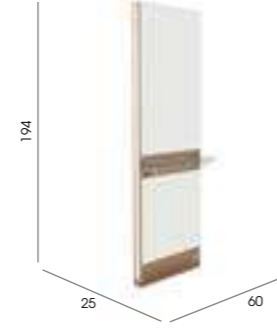

Footrest: Chrome footrest as standard

See page 41 for more information

Destiny

Code: 05110 Wall, 05191 Island

Colours: All REM laminates

Shelf: Toughened glass shelf with chrome brackets

Lighting: Feature LED lights to sides as standard