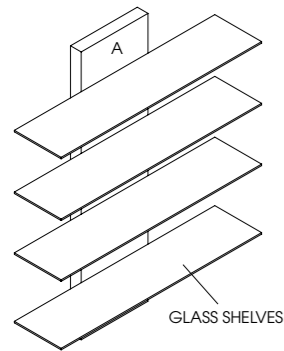

Code: 05054

Colours: All REM laminates

Features: Toughened glass shelves

See page 53 for more information

Apollo

Code: 06030

Colours: Black only

Storage: Accessory top, 6 slide trays