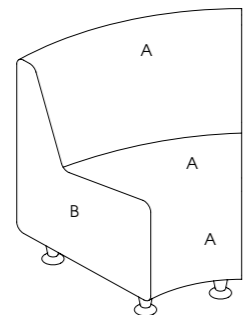

See page 52 for more information