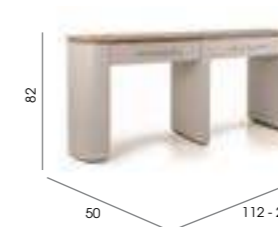

Nail Bar

Capri

Code: 01030 - 1 Position
01031 - 2 Position
01032 - 3 Position

Colours: All REM laminates

Detail: Storage drawer per position

Features: Mag lamp holder and cable management system as standard.

Options:
05852 - Twin USB Chrome Double Socket
05858 - Twin USB Chrome Double Socket - Pre wired (single position only)