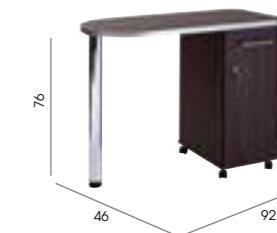

Options:
05852 - Twin USB Chrome Double Socket
05858 - Twin USB Chrome Double Socket - Pre-wired (1 position only)

See page 67 for more information

Stadium

Code: 01084 - Bonobo, 01088 - Vicenza Oak, 01089 - Levante Marble, 01087 - White