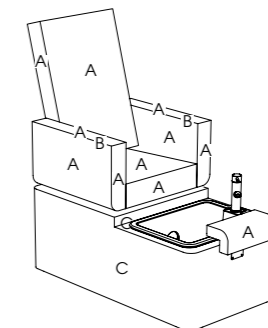

Plumbing: Required

Options:
3955 - Logo embroidery
01589 - Plaza pedistool
01711 - Mia Pedistool

See page 71 for more information

Dream Pedispa

Code: 01590

Colour: All REM fabrics and laminates with ceramic basin