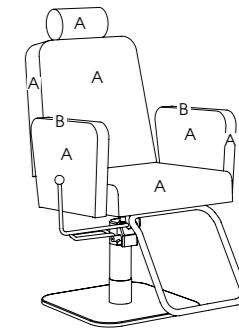

Base: Hydraulic with Quadra base

Options:
3955 - Logo embroidery
Clear plastic chair back cover

See page 75 for more information

Beauty Trolleys

Polo Beauty Seat

Code: 01751

Upholstery: All REM fabrics

Arms: -