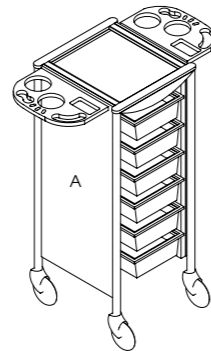

Apollo Lux

Code: 06033

Colours: All REM laminates
Black trays

Storage: Accessory top, 6 slide trays

Base: Easy clean hair free castors

Options: 06034 - Apollo Lux Heat

See page 56 for more information

Blush Colouring

Code: 06107

Colours: Black only

Storage: Foil dispenser, Versatile top tray

Base: Easy clean hair free castors

See page 59 for more information