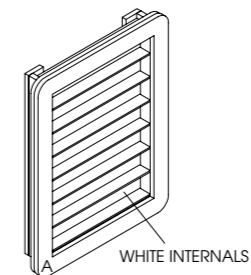

See page 55 for more information