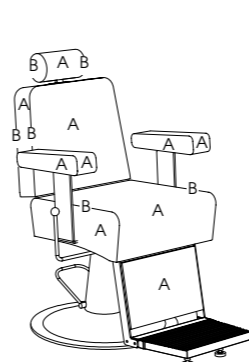

See page 84 for more information