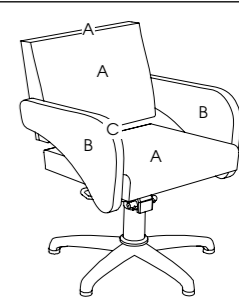

Standard: 5-Star

Options:
04378 - Quadra base
3958 - Black base and pump
Clear plastic chair back cover
3955 - Logo embroidery
2 tone upholstery

Backwash: 04067

Wash Unit: 04678 - Havana

See page 21 for more information