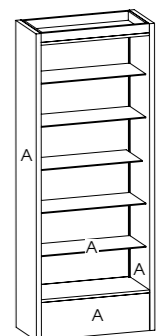

See page 54 for more information