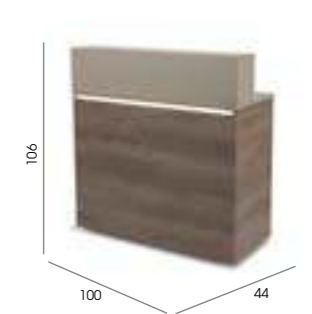

Zodiac

Code: 05424

Colours: All REM laminates (white internals)

Features: Open rear storage with cupboard - see page 125 for details. Internal shelf, LED lights and cable ports.

Options:
05870 - Lockable cash drawer
05874 - Keyboard slide
05608 - Lock to door
05868/69 - Till/monitor cut out