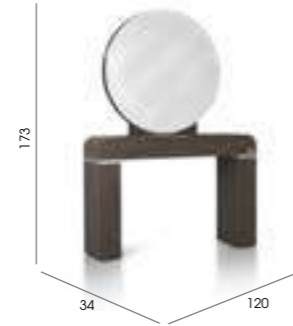

See page 46 for more information

Solar

Code: 05153

Colours: All REM laminates

Holster: XL chrome holster as standard

Footrest: 05840 - Taurus available separately

Shelf: Laminates

See page 46 for more information