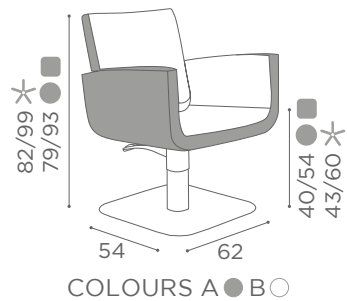

CHAIRS YOU

	SWIVEL	PUMP WITH BRAKE
★	CH/050-1	CH/050-4
R	CH/050-1/R	CH/050-4/R
S	CH/050-1/S	CH/050-4/S

	BLACK PUMP WITH BRAKE
★	CH/050-4N
R	CH/050-4/RN
S	CH/050-4/SN

AVAILABLE IN
RECLINING VERSION

In photo:
Bordeaux H8