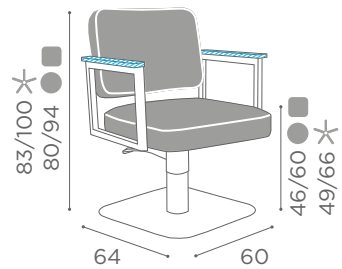

COLOURS A ● B ○
MATERIALS C ●

MATERIALS C ●

VINTAGE 01   BLACK ASH 02

CEMENT GREY 03   MOKA 04

In photo:
A Sage Green N6
B Pebble Black N1
C Black Ash 02