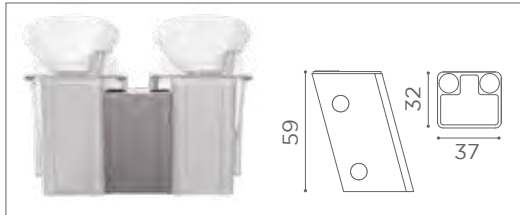

● AVAILABLE IN THE MATERIALS

VINTAGE
01

BLACK
ASH 02

CEMENT
GREY 03

MOKA
04

In photo:
A Vintage Black G1
B Vintage Tan G2
C Vintage 01

COLOURS A ● B ○
MATERIALS C ●

WASH UNITS COMPACT