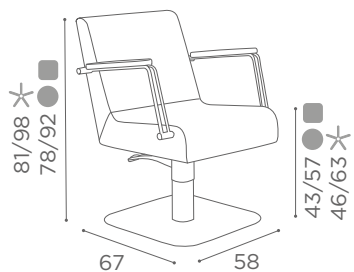

	SWIVEL	PUMP WITH BRAKE
★	CH/200-1	CH/200-4
R	CH/200-1/R	CH/200-4/R
S	CH/200-1/S	CH/200-4/S

	BLACK PUMP WITH BRAKE
★	CH/200-4N
R	CH/200-4/RN
S	CH/200-4/SN

In photo:
Olive G8

CHAIRS KLEO

	SWIVEL	PUMP WITH BRAKE
★	CH/210-1	CH/210-4
R	CH/210-1/R	CH/210-4/R
S	CH/210-1/S	CH/210-4/S