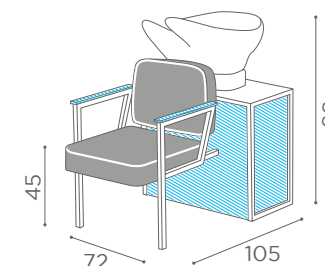

COLOURS A ● B ○
MATERIALS C ●