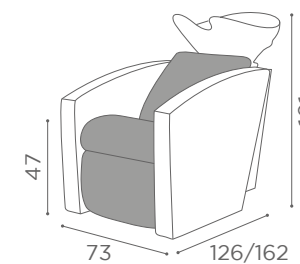

In photo:
A Marine L2
B Gold K6

WASH UNITS MIRAGE

LINK
SH/881

	 LEG REST	
	WU/110/B	WU/111/B
	WU/110/N	WU/111/N

In photo:
A Vintage White G3
B Vintage Chocolate H9

COLOURS A ● B ○

WASH UNITS DREAMWASH

LINK
SH/881