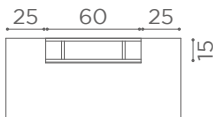

MIRRORS BROOKLYN

ACC/065