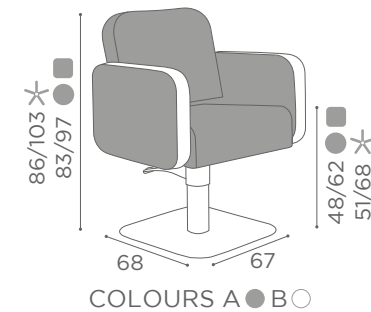

AVAILABLE IN
RECLINING VERSION

In photo:
A Vintage Tan G2
B Vintage White G3