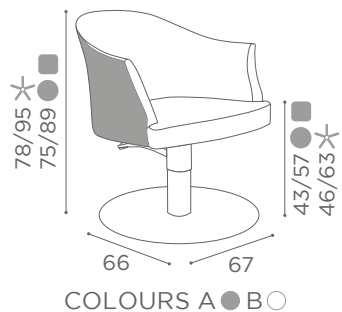

CHAIRS MARGOT

	SWIVEL	PUMP WITH BRAKE
★	CH/120-1	CH/120-4
R	CH/120-1/R	CH/120-4/R
S	CH/120-1/S	CH/120-4/S

	BLACK PUMP WITH BRAKE
★	CH/120-4N
R	CH/120-4/RN
S	CH/120-4/SN

In photo:
A Mulberry N4
B Milk 61