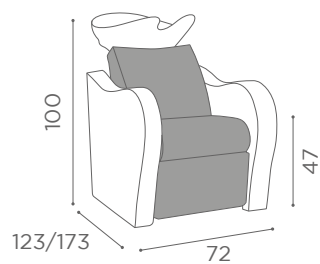

WASH UNITS LUXURY+

1 SEATER