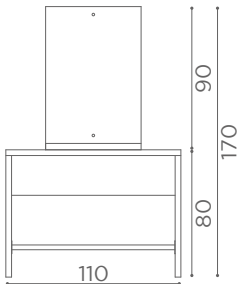

MIRRORS BROOKLYN

ACC/065