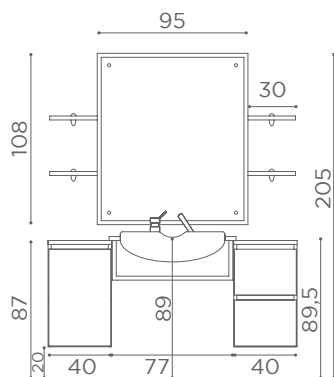

BARBER MONZA

MM/121/B

AVAILABLE
IN THE MATERIALS