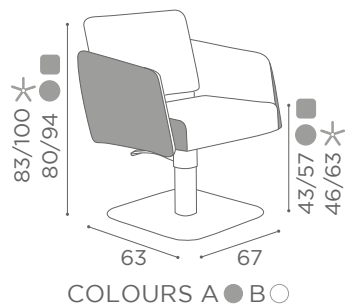

CHAIRS KITE

	SWIVEL	PUMP WITH BRAKE
★	SH/325-1	SH/325-4
R	SH/325-1/R	SH/325-4/R
S	SH/325-1/S	SH/325-4/S

	BLACK PUMP WITH BRAKE
★	SH/325-4N
R	SH/325-4/RN
S	SH/325-4/SN

In photo:
Honey L1