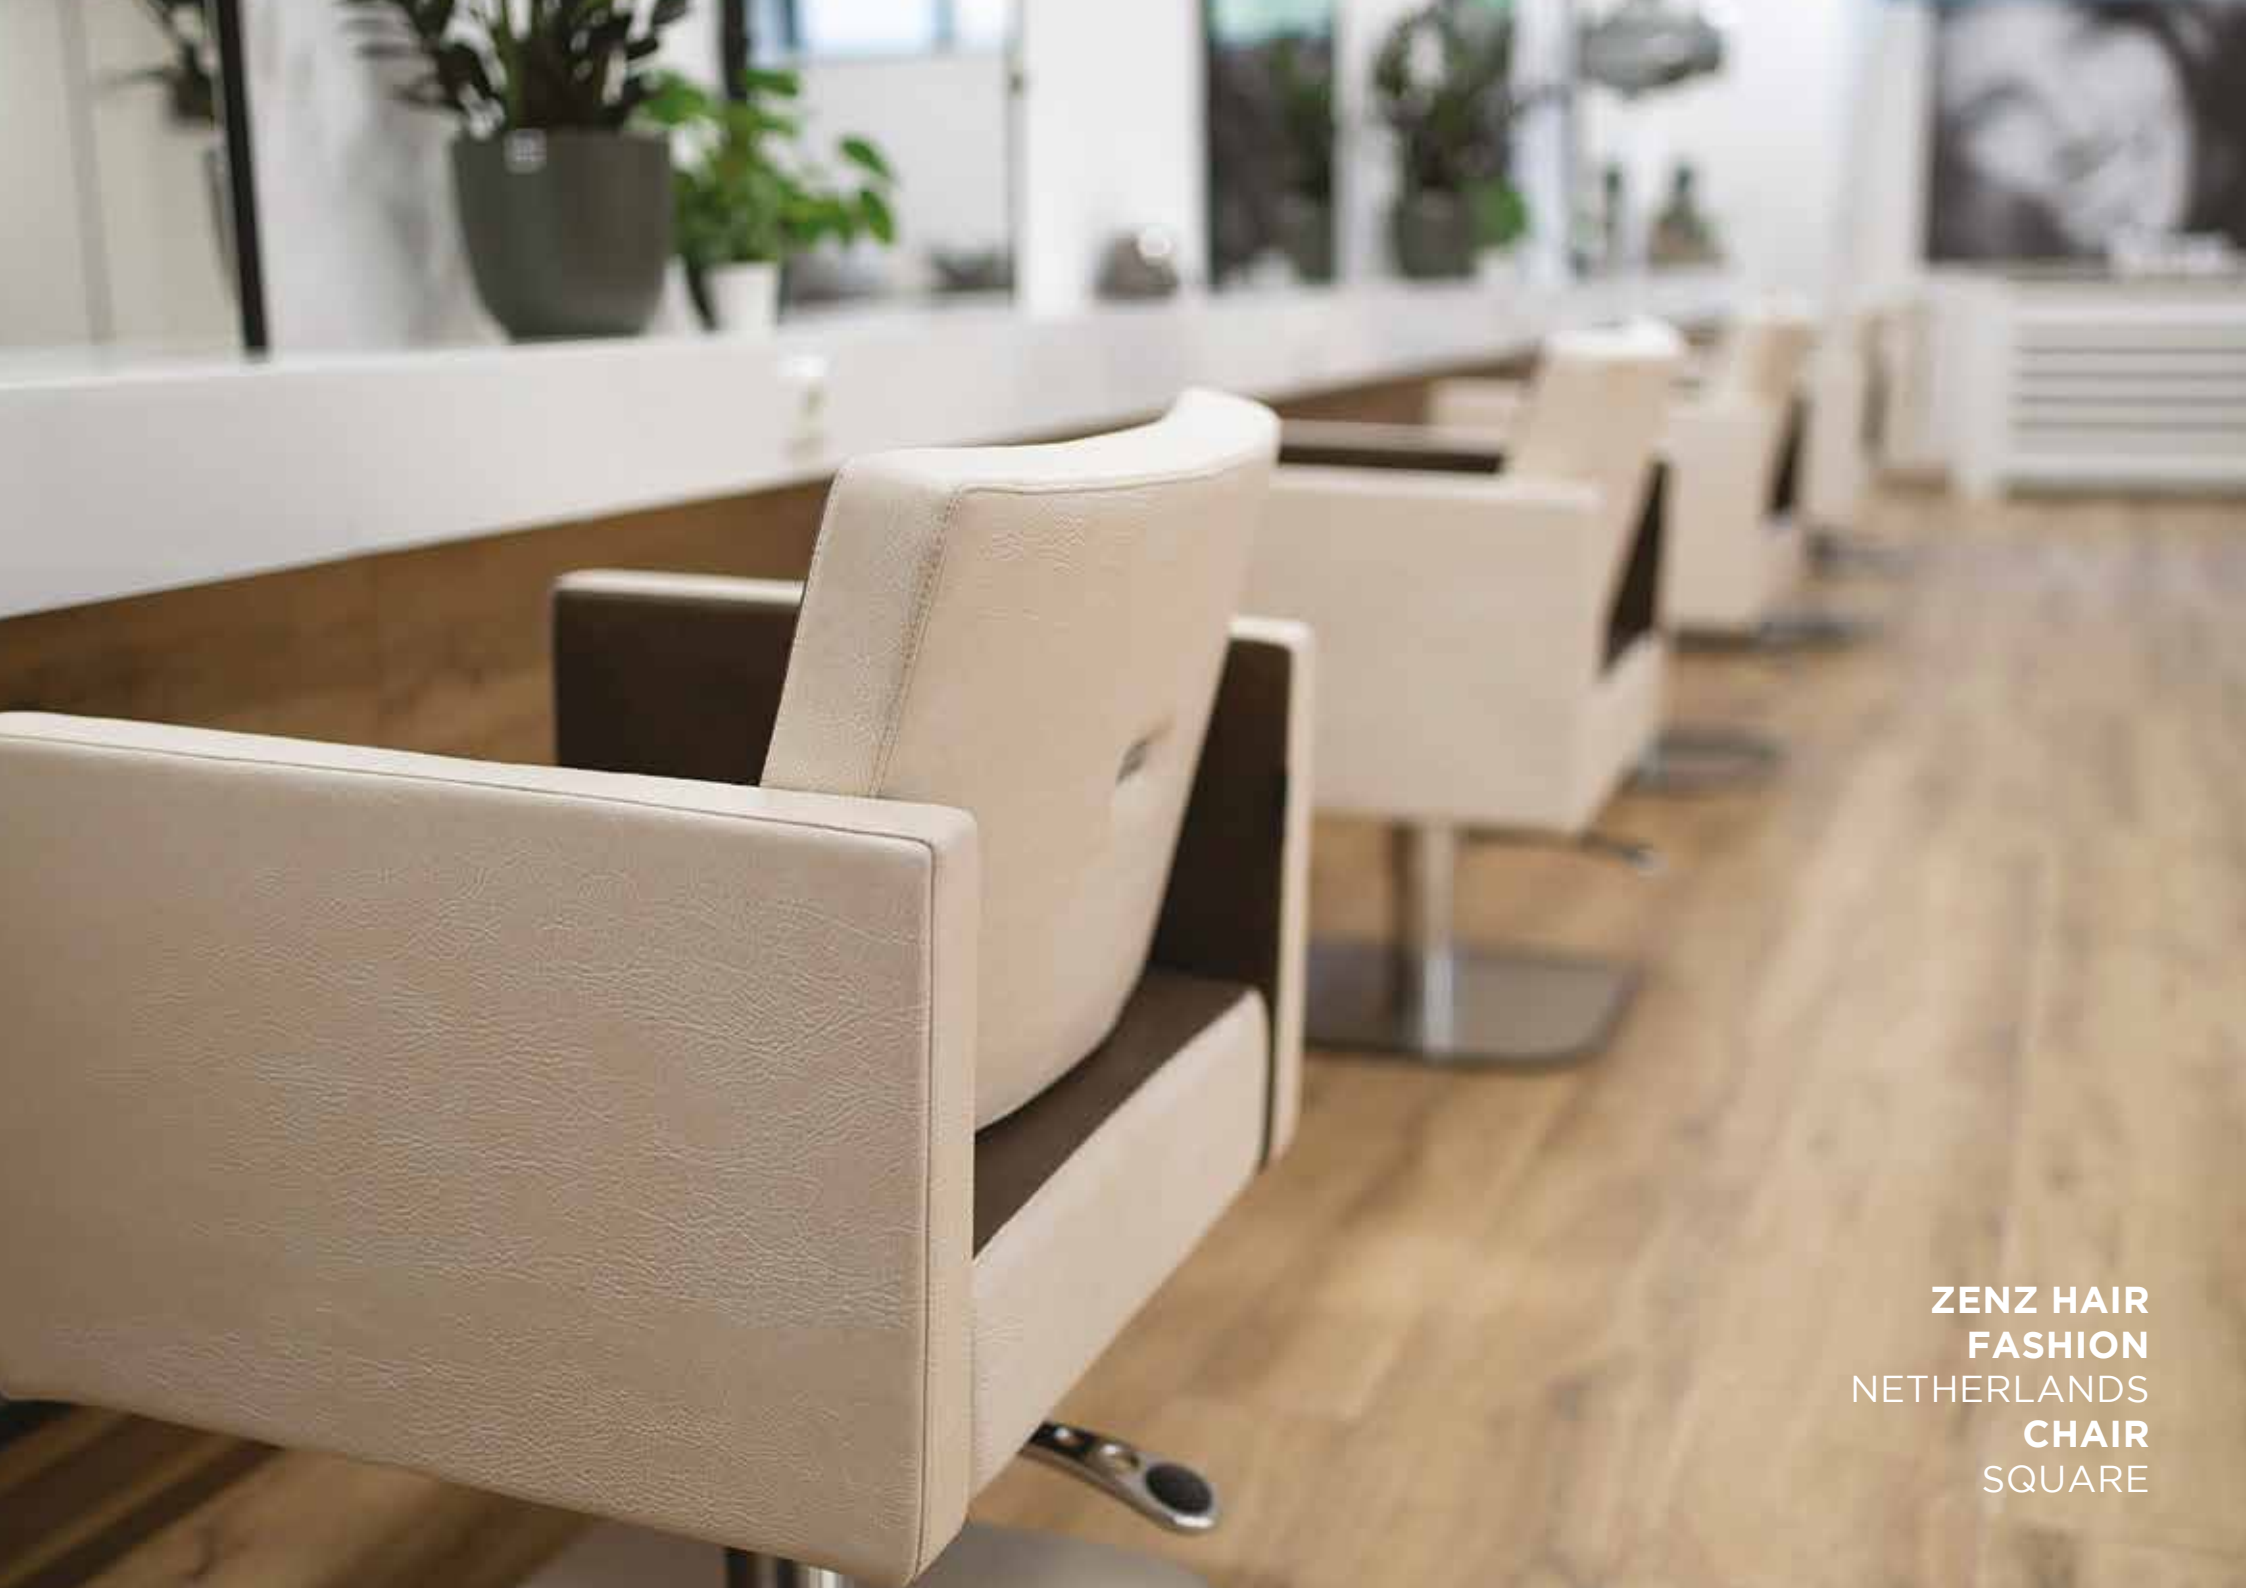

PRESENTED BY

Salon Ambience

100% MADE IN ITALY 

ZENZ HAIR
FASHION
NETHERLANDS
CHAIR
SQUARE

**SALON
INK
DUBAI
CHAIR
QUADRO**

VENWOOD
HAIR & BEAUTY
UNITED KINGDOM
WASH UNIT LUXURY

**CULTER BARBER
SHOP GREECE
BARBER CHAIR
PREMIER BLACK**