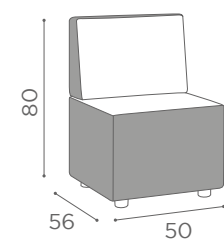

COLOURS A ● B ○

In photo:
A Vintage White G3
B Cognac N5