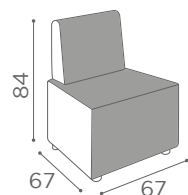

COLOURS A ● B ○

In photo:
Vintage White G3
Vintage Brown F5