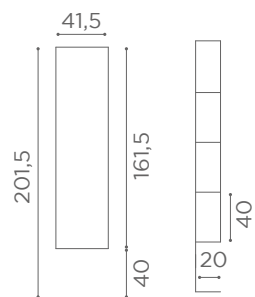

MIRRORS LUNAR

SERVER

ST/033