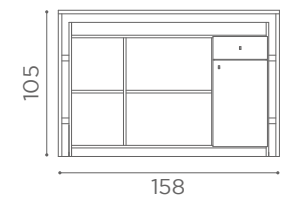

In photo:
Vintage
Black G1

DESKS MILLENNIUM

RD/035

RD/037

L60XW30cm
SHELF ACC/080

In photo:
Champagne 10

WAITING AREA LOUNGE

RC/081