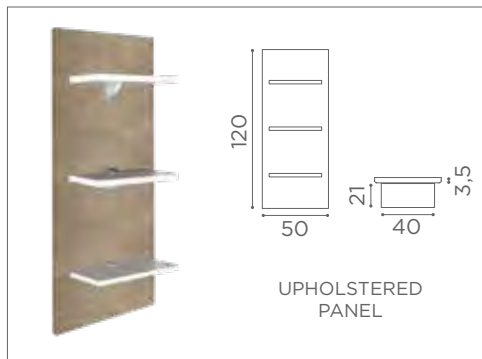

ACCESSORIES

SCUOLA

RAINBOW

DECOR

SHINE