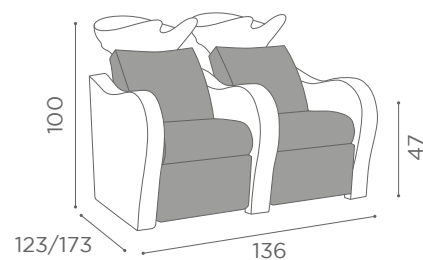

In photo:
A Champagne 10
B Black Coffee 59

WASH UNITS LUXURY+

1 SEATER

COLOURS A ● BO

	LEG REST MASSAGE	LEG REST	
	WU/310/B	WU/311/B	WU/312/B
	WU/310/N	WU/311/N	WU/312/N
	WU/310/M	WU/311/M	WU/312/M

2 SEATER