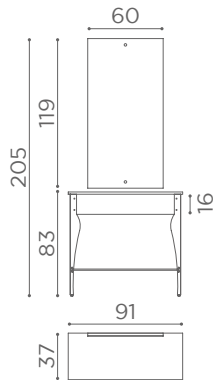

MIRRORS SECRET

DH/60

AVAILABLE
IN THE
MATERIALS