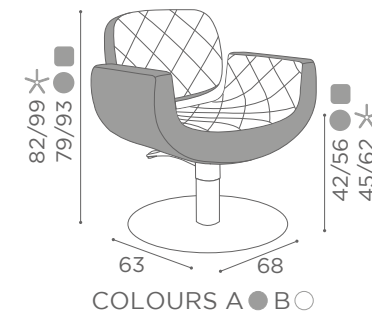

AVAILABLE IN
RECLINING VERSION

In photo:
Sage Green N6