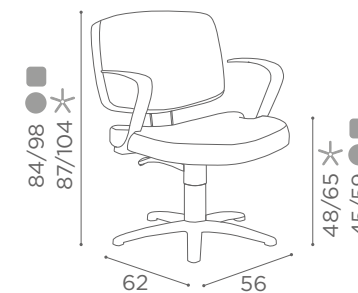

AVAILABLE IN
RECLINING VERSION

In photo:
Cognac N5