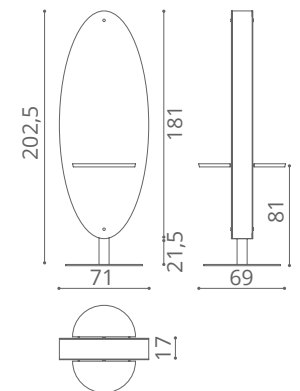

WOODEN SHELF
AVAILABLE
IN THE
MATERIALS

REMOTE CONTROL
FOR MULTICOLOUR
RGB LIGHTING