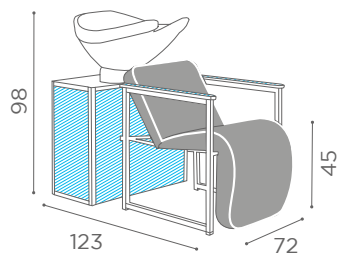

MC/034

MC/035

WASH UNITS
SOHO
1 POSITION

ACC/510-P

In photo:
A Sage Green N6
B Pebble Black N1
C Black Ash O2

WASH UNITS SOHO

COLOURS A ● B ○
MATERIALS C ●

COLOURS A ● B ○
MATERIALS C ●