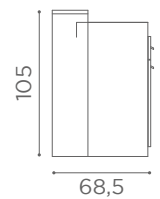

In photo:
Vintage
Black G1

DESKS MILLENNIUM

RD/035

RD/037

L60XW30cm
SHELF ACC/080

In photo:
Champagne 10

WAITING AREA LOUNGE

RC/081