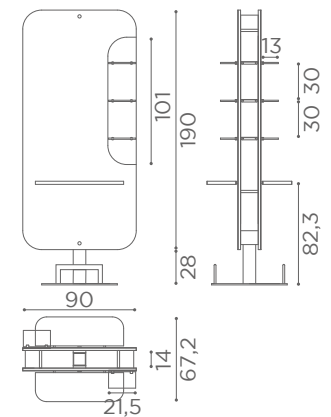

MIRRORS NEW YORK

AVAILABLE
IN THE
MATERIALS