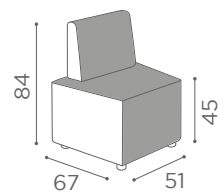

COLOURS A ● B ○

In photo:
Vintage White G3
Vintage Brown F5