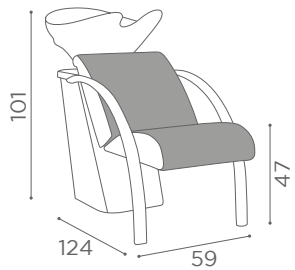

COLOURS A ● B ○