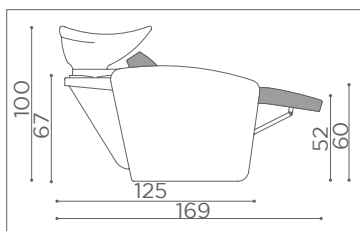

In photo:
A Milk 61
B Marine L2