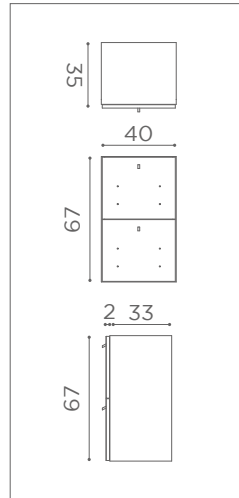

CANNES WOOD

MC/036