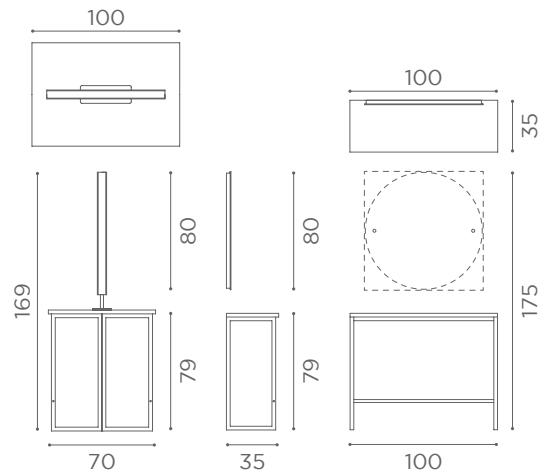

MIRRORS LONDON

AVAILABLE
IN THE
MATERIALS