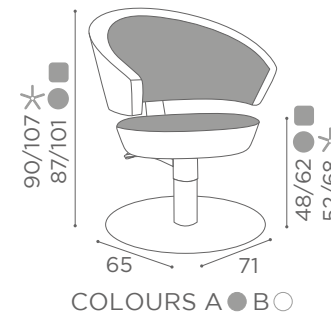

	BLACK PUMP WITH BRAKE
★	CH/120-4N
R	CH/120-4/RN
S	CH/120-4/SN

In photo:
A Mulberry N4
B Milk 61

CHAIRS FLUTE

	SWIVEL	PUMP WITH BRAKE
★	SH/310-1	SH/310-4
R	SH/310-1/R	SH/310-4/R
S	SH/310-1/S	SH/310-4/S

	BLACK PUMP WITH BRAKE
★	SH/310-4N
R	SH/310-4/RN
S	SH/310-4/SN