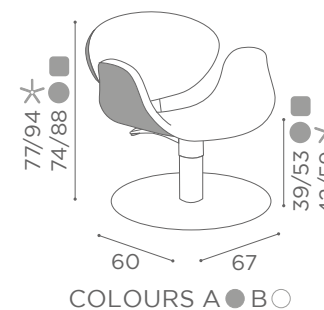

In photo:
A Gold K6
B Milk 61

CHAIRS AMBER

	SWIVEL	PUMP WITH BRAKE
✳	SH/430-1	SH/430-4
R	SH/430-1/R	SH/430-4/R
S	SH/430-1/S	SH/430-4/S

	BLACK PUMP WITH BRAKE
✳	SH/430-4N
R	SH/430-4/RN
S	SH/430-4/SN

AVAILABLE IN
RECLINING VERSION