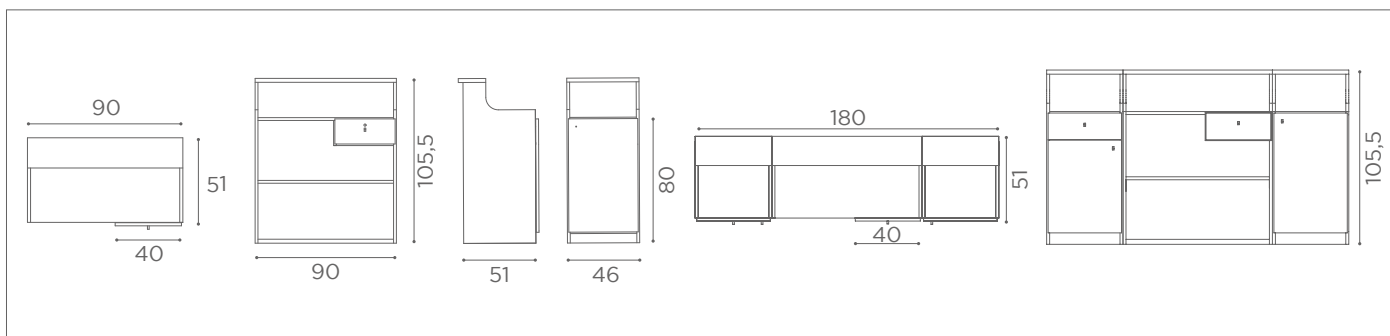

RD/276

RD/276

DESKS ROMANCE

L60XW30cm
SHELF ACC/084

DESKS ROMANCE

RD/280

RD/281

RD/282