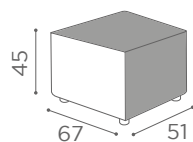

COLOURS A ● B ○

In photo:
Vintage White G3
Vintage Brown F5