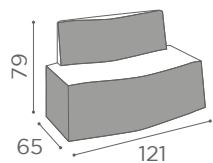

WAITING AREA LOUNGE

WITH BRACKET FOR HOOD DRYER

RC/081-5
1 SEATER

RC/082-5
2 SEATER

COLOURS A ● B ○

In photo:
A Vintage White G3
B Vintage Tan G2