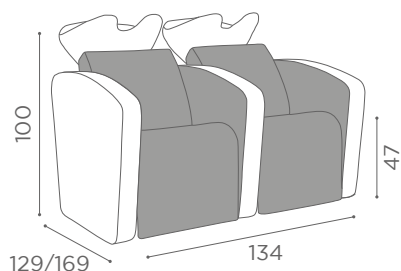

2 SEATER

COLOURS A ● BO

	 CHAISE LONGUE MASSAGE	 CHAISE LONGUE	
	WU/620/B	WU/621/B	WU/622/B
	WU/620/N	WU/621/N	WU/622/N
	WU/620/M	WU/621/M	WU/622/M