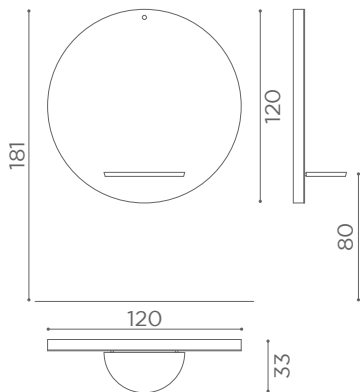

MI/490-05

REMOTE CONTROL
FOR MULTICOLOUR
RGB LIGHTING