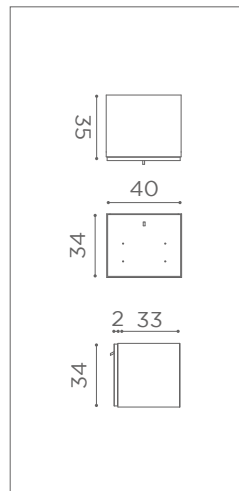

BRIDGE

CANNES WOOD

CANNES STEEL

GLAM, TOWER, BRIDGE AND CANNES WOOD FRONT AVAILABLE IN THE MATERIALS

MC/034