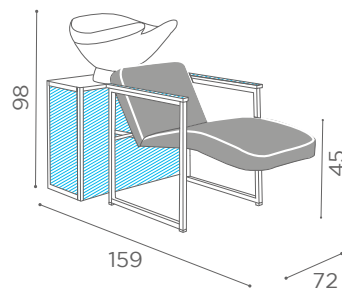

MC/034

MC/035

WASH UNITS
SOHO
1 POSITION

ACC/510-P

In photo:
A Sage Green N6
B Pebble Black N1
C Black Ash O2

WASH UNITS SOHO

COLOURS A ● B ○
MATERIALS C ●

COLOURS A ● B ○
MATERIALS C ●