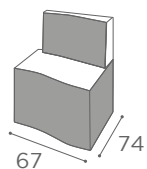

WAITING AREA LOUNGE

RC/083

WITH BRACKET FOR HOOD DRYER

RC/081-5
1 SEATER

RC/082-5
2 SEATER

COLOURS A ● B ○

In photo:
A Vintage White G3
B Vintage Tan G2