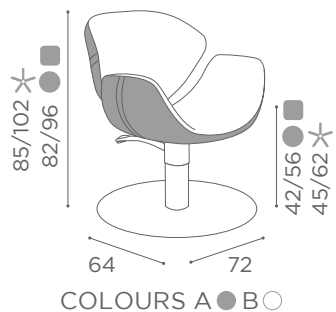

SWIVEL	PUMP WITH BRAKE
★	CH/090-1	CH/090-4
R	CH/090-1/R	CH/090-4/R
S	CH/090-1/S	CH/090-4/S

	BLACK PUMP WITH BRAKE
★	CH/090-4N
R	CH/090-4/RN
S	CH/090-4/SN