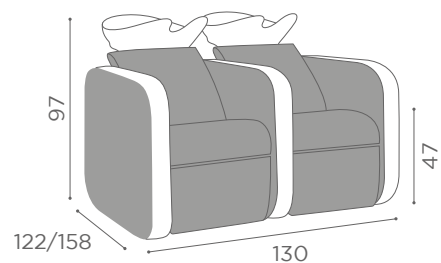

WASH UNITS ICONWASH

WITH SHELF

In photo:
A Vintage Tan G2
B Vintage White G3

WASH UNITS ICONWASH

1 SEATER

COLOURS A ● B ○

	 LEG REST	
	WU/170/B	WU/171/B
	WU/170/N	WU/171/N

2 SEATER