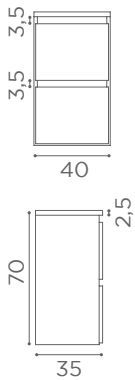

BRIDGE

VINTAGE 01
MC/090

AVAILABLE
IN THE
MATERIALS