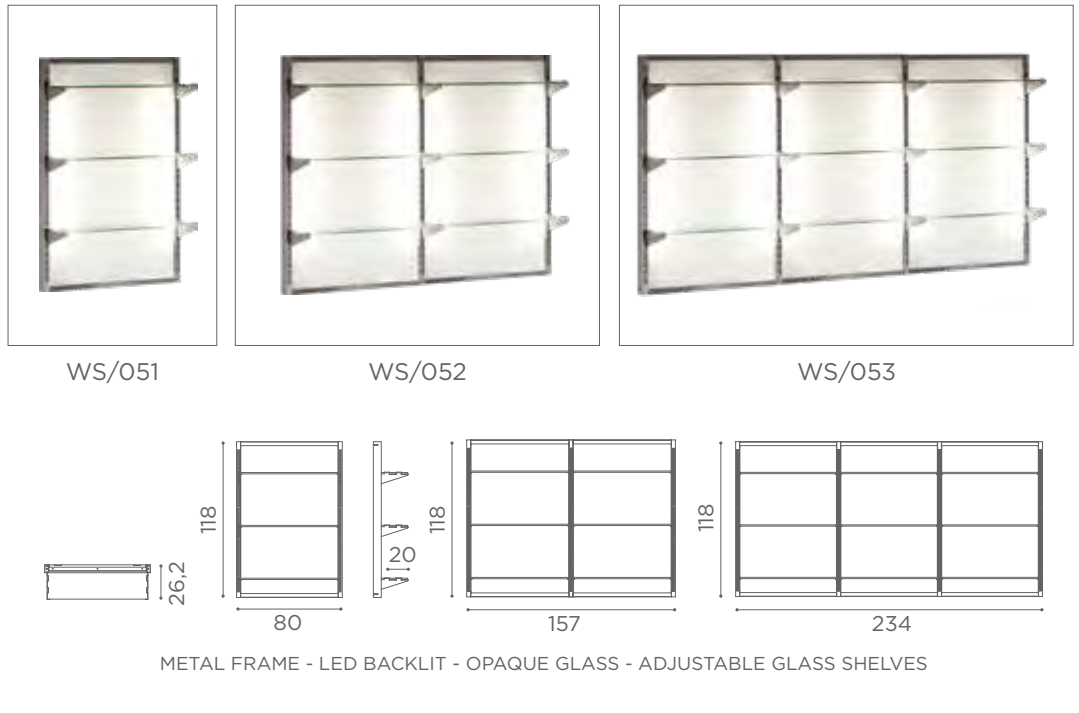

VINTAGE
01

BLACK
ASH 02

CEMENT
GREY 03

MOKA 04

In photo material: Vintage 01

ACCESSORIES

ON THE WALL

ICE