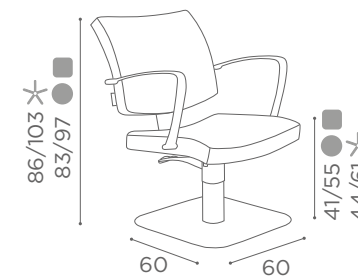

In photo:
Vintage Blue K2