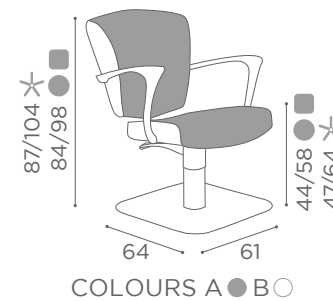

In photo:
A Champagne 10
B Gold K6