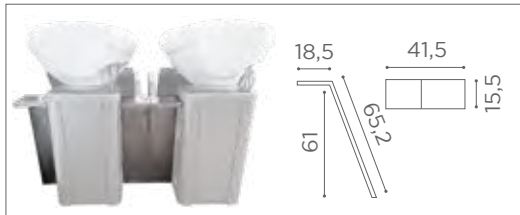

LINK
BLACK WU/L241
SILVER WU/L242