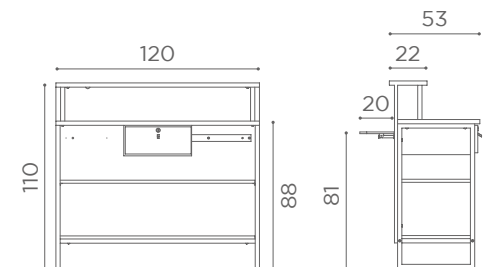

AVAILABLE
IN THE MATERIALS

In photo:
Vintage 01