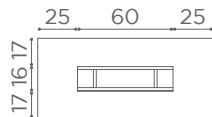

MIRRORS BROOKLYN

ACC/065