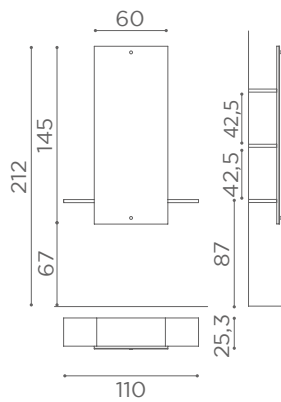

AVAILABLE
IN THE
MATERIALS