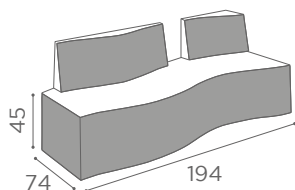

WAITING AREA LOUNGE

WITH BRACKET FOR HOOD DRYER

RC/081-5
1 SEATER

RC/082-5
2 SEATER

COLOURS A ● B ○

In photo:
A Vintage White G3
B Vintage Tan G2