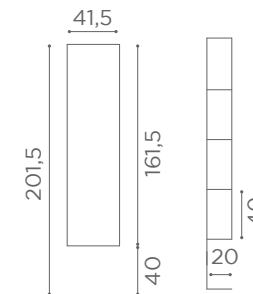

MIRRORS LYON

SERVER

ST/033