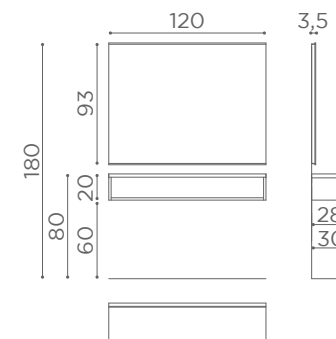

MI/382

ACC/065