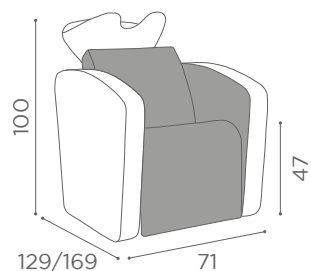

COVER ACC/125

In photo:
A Milk 61
B Marine L2

WASH UNITS SUBLIME

1 SEATER

COLOURS A ● BO

	 CHAISE LONGUE MASSAGE	 CHAISE LONGUE	
	WU/160/B	WU/161/B	WU/162/B
	WU/160/N	WU/161/N	WU/162/N
	WU/160/M	WU/161/M	WU/162/M