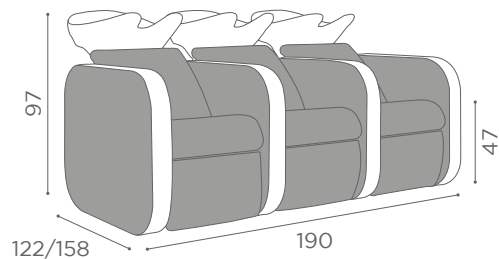

3 SEATER

COLOURS A ● B ○

	 LEG REST	
	WU/190/B	WU/191/B
	WU/190/N	WU/191/N