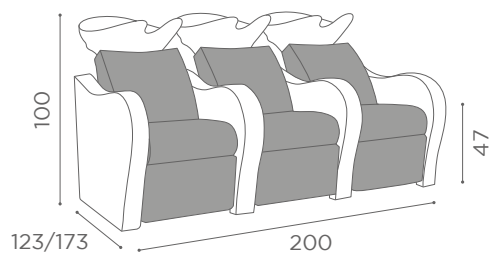

3 SEATER

COLOURS A ● B ○

	LEG REST MASSAGE	LEG REST	
	WU/130/B	WU/131/B	WU/138/B
	WU/130/N	WU/131/N	WU/138/N
	WU/130/M	WU/131/M	WU/138/M

WASH UNITS LUXURY+

FOR LUXURY
AND LUXURY+

COVER ACC/125

LINK ACC/110

97X122X5cm
SEPARÈ ACC/120