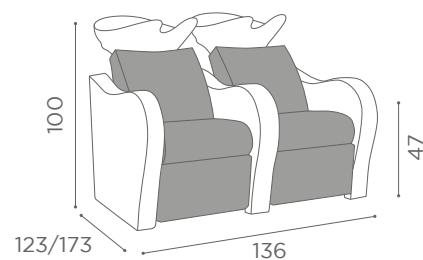

2 SEATER

COLOURS A ● B ○

	LEG REST MASSAGE	LEG REST	
	WU/120/B	WU/121/B	WU/128/B
	WU/120/N	WU/121/N	WU/128/N
	WU/120/M	WU/121/M	WU/128/M