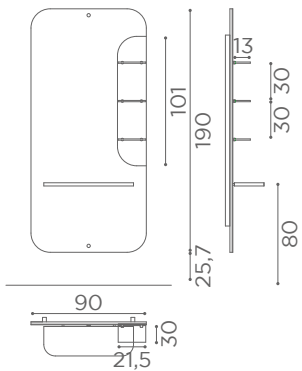

MIRRORS NEW YORK

AVAILABLE
IN THE
MATERIALS