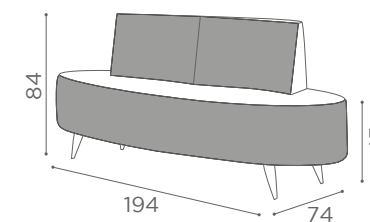

SH/993
"C" SHAPE

SH/994
"S" SHAPE

"C" SHAPE

"S" SHAPE

In photo:
Sage Green N6

COLOURS A ● B O

WAITING AREA TRANSFORMER

RC/050