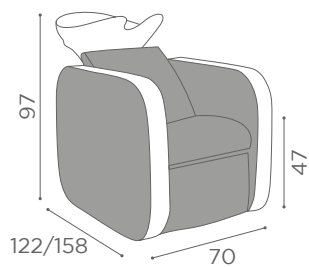

WASH UNITS ICONWASH

WITH SHELF

In photo:
A Vintage Tan G2
B Vintage White G3

WASH UNITS ICONWASH

1 SEATER

COLOURS A ● B ○

	 LEG REST	
	WU/170/B	WU/171/B
	WU/170/N	WU/171/N

2 SEATER