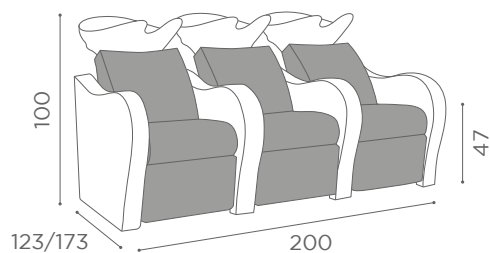

3 SEATER

COLOURS A ● BO

	LEG REST MASSAGE	LEG REST	
	WU/330/B	WU/331/B	WU/332/B
	WU/330/N	WU/331/N	WU/332/N
	WU/330/M	WU/331/M	WU/332/M