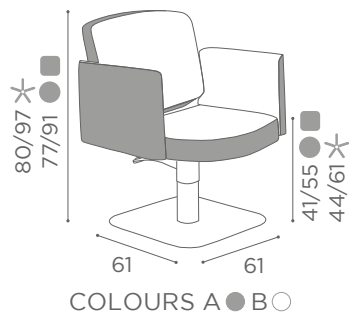

CHAIRS JULIA

	SWIVEL	PUMP WITH BRAKE
★	CH/160-1	CH/160-4
R	CH/160-1/R	CH/160-4/R
S	CH/160-1/S	CH/160-4/S

	BLACK PUMP WITH BRAKE
★	CH/160-4N
R	CH/160-4/RN
S	CH/160-4/SN

In photo:
Peacock Blue N3