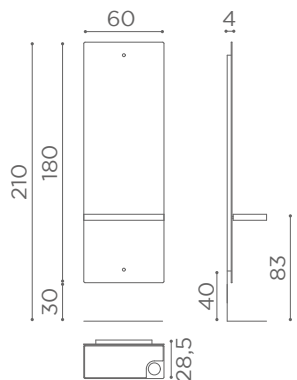

MIRRORS LUNAR

SERVER

ST/033