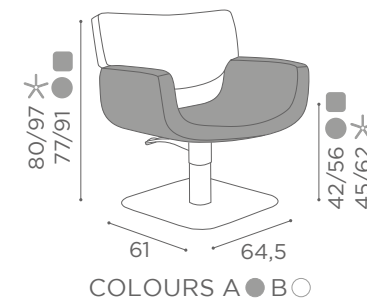

In photo:
A Vintage Ash G4
B Vintage White G3