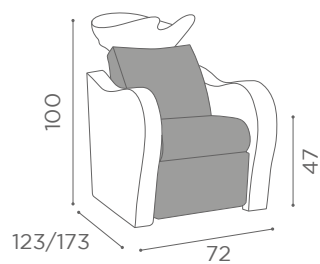

WASH UNITS LUXURY

FOR LUXURY
AND LUXURY+

/B WHITE

/N BLACK

/M MATT

In photo:
A Vintage White G3
B Vintage Blue K2

WASH UNITS LUXURY

1 SEATER