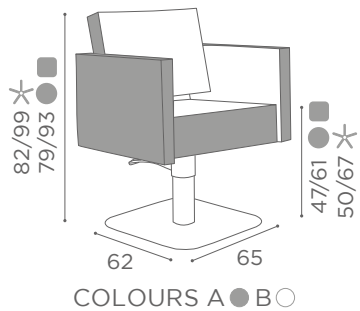

CHAIRS SQUARE

	SWIVEL	PUMP WITH BRAKE
★	SH/890-1	SH/890-4
R	SH/890-1/R	SH/890-4/R
S	SH/890-1/S	SH/890-4/S

	BLACK PUMP WITH BRAKE
★	SH/890-4N
R	SH/890-4/RN
S	SH/890-4/SN

AVAILABLE IN
RECLINING VERSION

In photo:
A Vintage Brown F5
B Vintage White G3