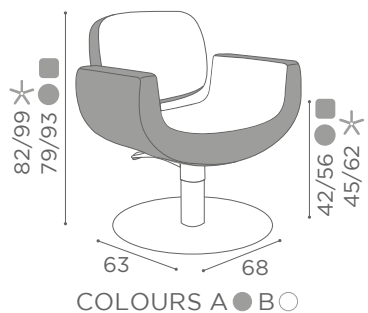

CHAIRS NAOMI

	SWIVEL	PUMP WITH BRAKE
✳	CH/180-1	CH/180-4
R	CH/180-1/R	CH/180-4/R
S	CH/180-1/S	CH/180-4/S

	BLACK PUMP WITH BRAKE
✳	CH/180-4N
R	CH/180-4/RN
S	CH/180-4/SN

AVAILABLE IN
RECLINING VERSION

In photo:
Honey L1