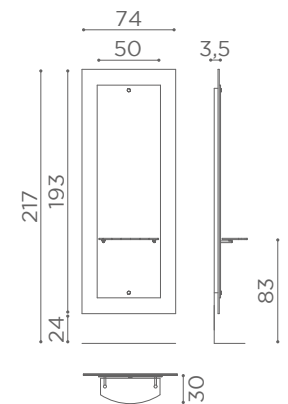

MIRRORS LYON

SERVER

ST/033