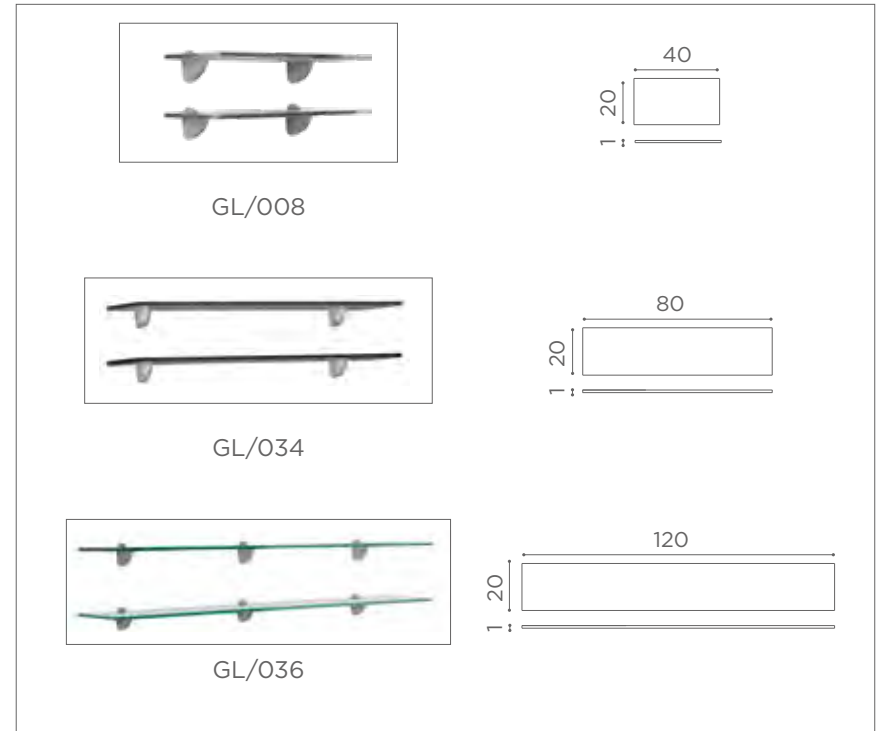

ACCESSORIES

ON THE WALL

ICE

STOOLS