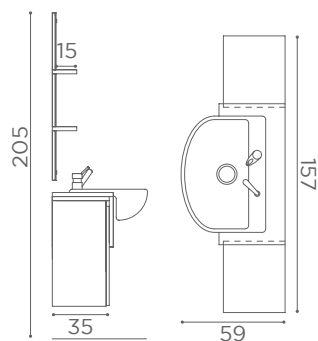

MM/121/N

AVAILABLE
IN THE MATERIALS