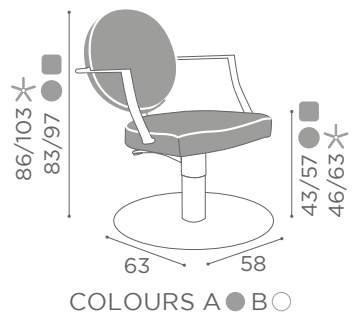

	BLACK PUMP WITH BRAKE
★	CH/150-4N
R	CH/150-4/RN
S	CH/150-4/SN

In photo:
Vintage Blue K2

CHAIRS CAMILLE

	SWIVEL	PUMP WITH BRAKE
★	CH/040-1	CH/040-4
R	CH/040-1/R	CH/040-4/R
S	CH/040-1/S	CH/040-4/S

	BLACK PUMP WITH BRAKE
★	CH/040-4N
R	CH/040-4/RN
S	CH/040-4/SN