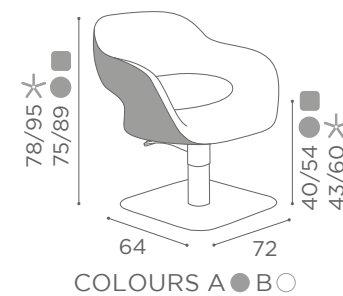

In photo:
A Tea 62
B Vintage Brown F5