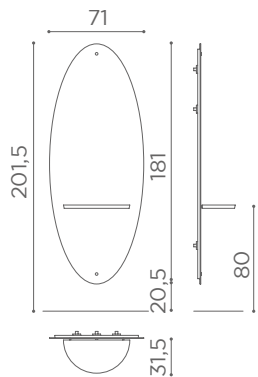

MIRRORS MERCURY

WOODEN SHELF
AVAILABLE
IN THE
MATERIALS