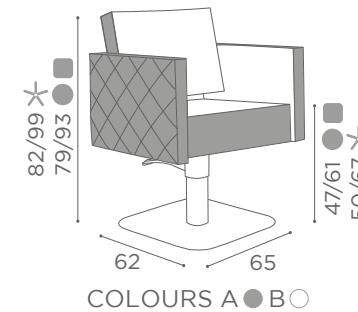

AVAILABLE IN
RECLINING VERSION

In photo:
A Vintage Black G1
B Vintage White G3