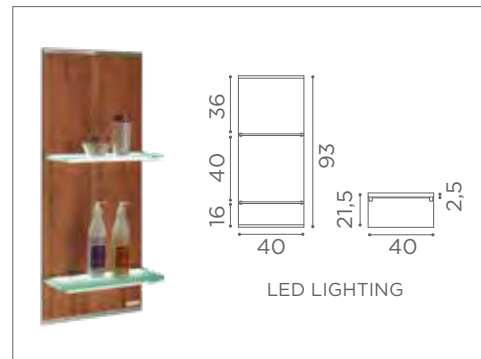

ACCESSORIES

SCUOLA

RAINBOW

DECOR

SHINE